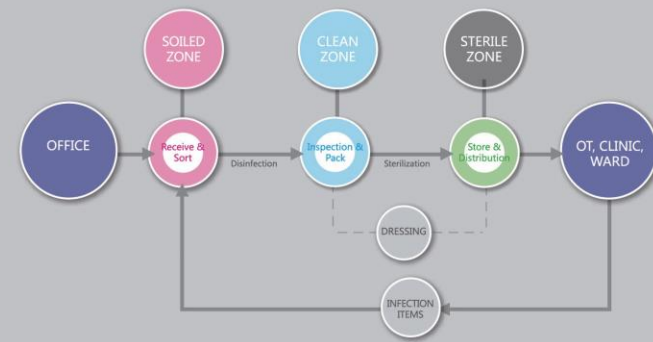

SBG

Sostecapas Business Group is a professional manufacturer of medical furniture, we work continuously in the improvement and optimization of each of our products. Sterile items. Items for operating rooms, ICU, wards, outpatients and other specialties, we are able to offer you all the solutions for washing, sorting, packaging, sterilization, storage, distribution, organization and transportation. Having control of these tasks will allow you to organize your sterilization processes in the best way to meet hygiene standards with perfect ergonomics in your facilities.

CSSD

CSSD Work Flow:

- Soiled Zone
- Sterile Zone
- Clean Zone
- Office

Washing Area

SS Washing Sink

JDTXS312B

L1400/2400×W600×H1000mm

Standard Cleaning Tank